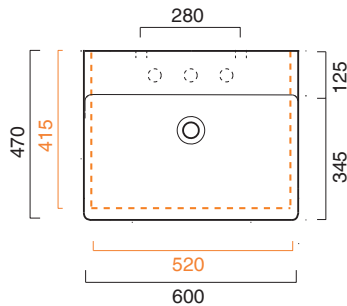

cod. 5PGR6000

Portasciugamani in alluminio cromato.
Chrome-aluminium towel rail.

CE EN 14688 - CL00