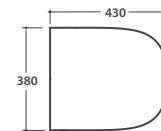

STOCKHOLM WALL-HUNG WC LAS03BI

CE EN 997:2015

GLOBO

Ceramic antibacterial effect
BATAFORM®

Glazed product with
CERASLIDE®

Drain 4/2,6 lt

Cod. **LAS03BI**

Wall-hung Wc 51.37 h35 cm. Drain 4 / 2,6 Lt. Fixing kit included. Weight 20 Kg

Seat-cover with hinge system
to quick release

Cod. **LAR20BI**

Removable duroplast seat-cover with soft-closing system. Weight 3,5 Kg

Cod. **VA132**

Flow reductor.

Cod. **PU001**

Acoustic and crash protection.

Cod. **FI002**

Fixing brackets for W/H sanitary. Weight 2,5 Kg