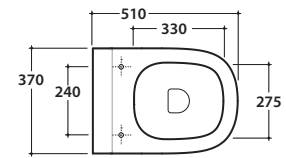

STOCKHOLM WALL-HUNG WC LAS03BI

CE EN 997:2015

GLOBO

Ceramic antibacterial effect
BATAFORM®

Glazed product with
CERASLIDE®

Drain 4/2,6 lt

Cod. **LAS03BI**

Wall-hung Wc 51.37 h35 cm. Drain 4 / 2,6 Lt. Fixing kit included. Weight 20 Kg