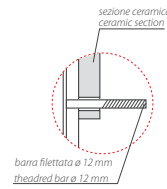

STOCKHOLM WALL-HUNG WC LAS03BI

CE EN 997:2015

GLOBO

Ceramic antibacterial effect
BATAFORM®

Glazed product with
CERASLIDE®

Drain 4/2,6 lt

Cod. **LAS03BI**

Wall-hung Wc 51.37 h35 cm. Drain 4 / 2,6 Lt. Fixing kit included. Weight 20 Kg