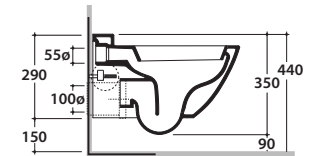

STOCKHOLM WALL-HUNG WC LAS03BI

CE EN 997:2015

GLOBO

Ceramic antibacterial effect
BATAFORM®

Glazed product with
CERASLIDE®

Drain 4/2,6 lt

Cod. **LAS03BI**

Wall-hung Wc 51.37 h35 cm. Drain 4 / 2,6 Lt. Fixing kit included. Weight 20 Kg