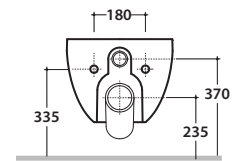

Seat-cover with hinge system
to quick release

Cod. **LAR20BI**

Removable duroplast seat-cover with soft-closing system. Weight 3,5 Kg