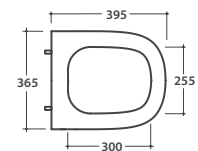

Cod. **VA132**

Flow reductor.

Cod. **PU001**

Acoustic and crash protection.

Cod. **FI002**

Fixing brackets for W/H sanitary. Weight 2,5 Kg