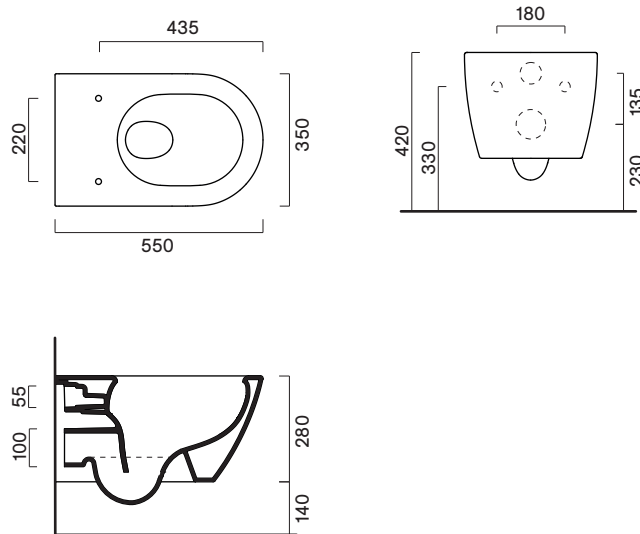

Sfera 55x35

Description	cm 55x35 kg 26 lt 4,5	Wall-hung Wc with Silentech flushing system.
Codes, colours and finishes	05 1165 0001	Bianco glossy <input type="radio"/>
Plus and features	     	

Dimensions

Not recommended with high level cistern and flow regulator.